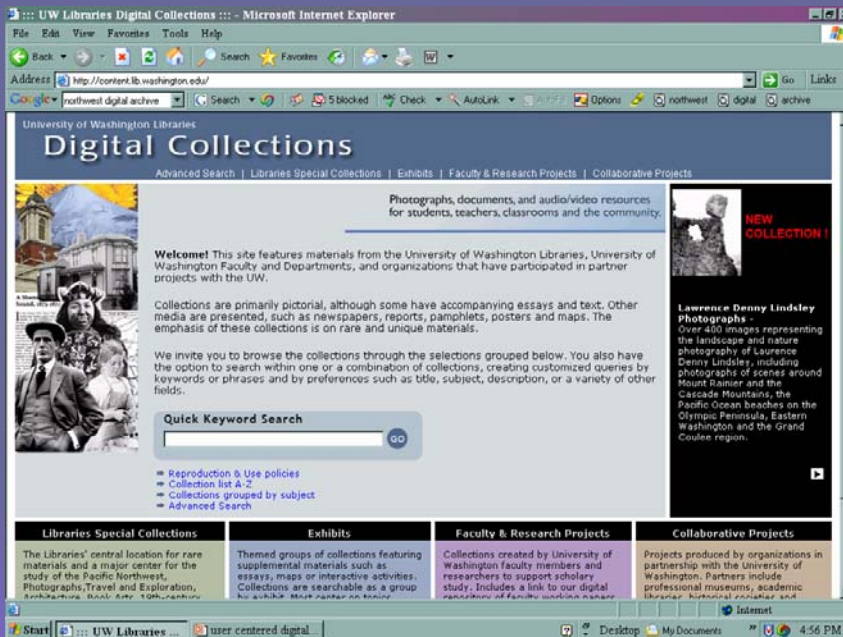

Image Collections

content.lib.washington.edu

- 100 collections
- 150,000 images
- CONTENTdm
- Freely available