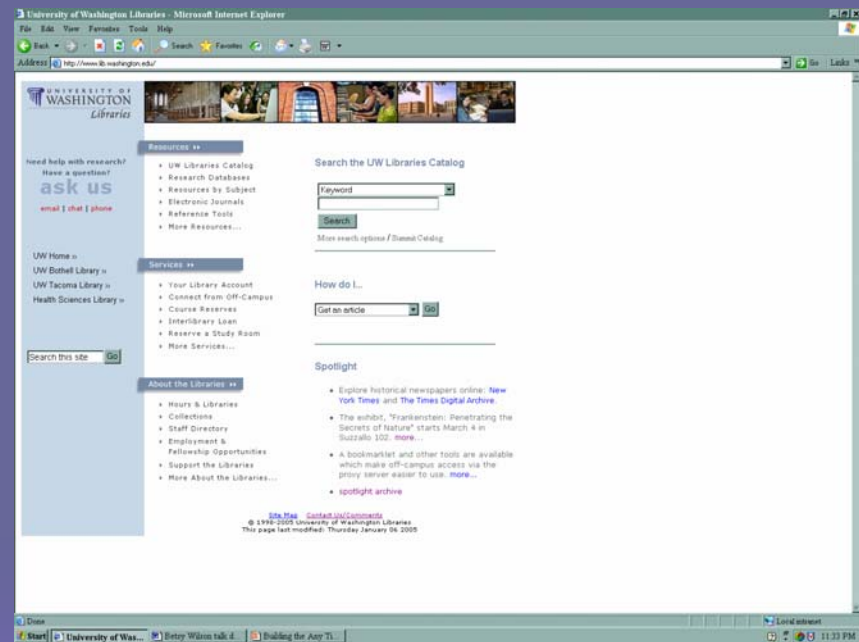

Information Gateway

www.lib.washington.edu

- User-centered design
- 1 million hits a week
- Push out content
- Open WorldCat
- RSS feeds