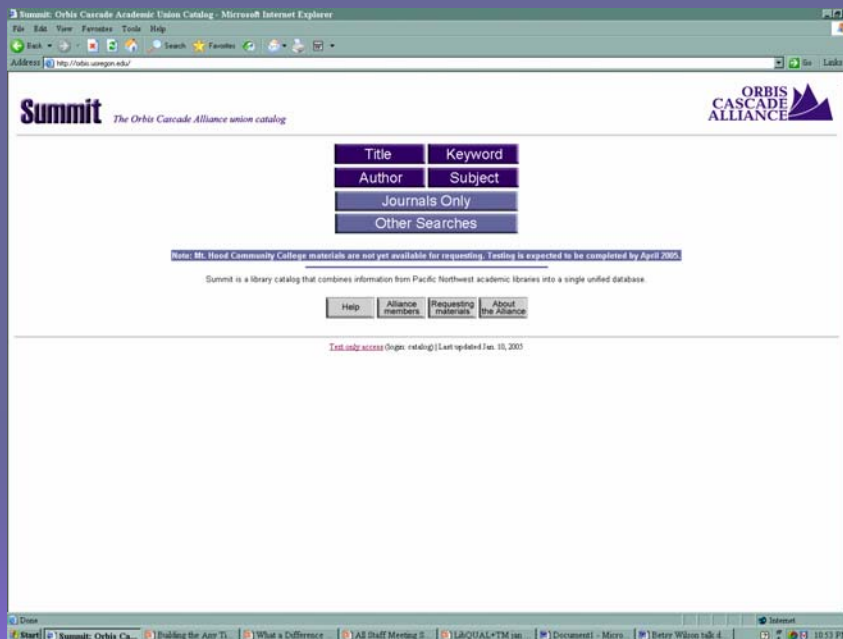

Summit

summit.orbiscascade.org

- 30 universities
- 25 million volumes
- 48 hour delivery